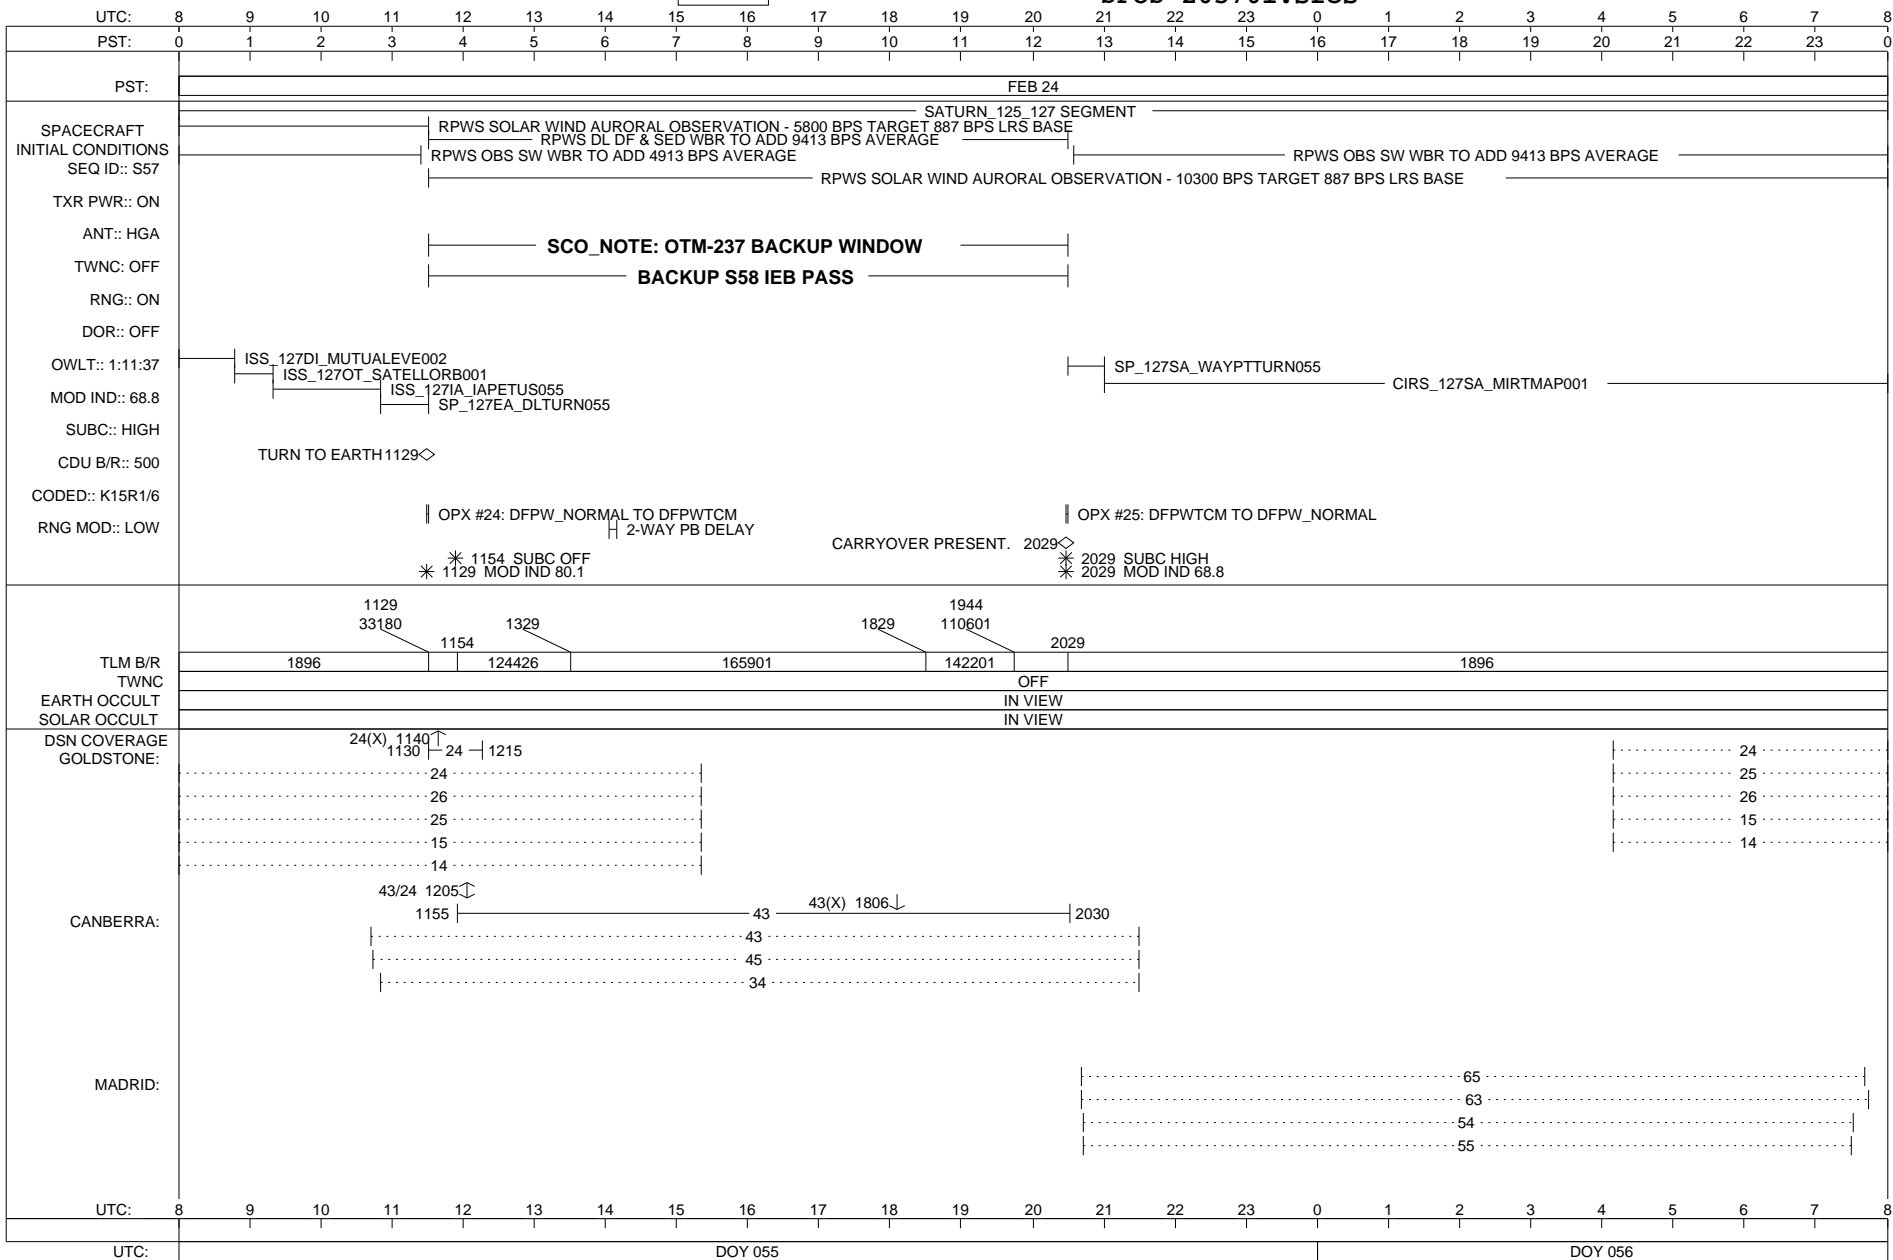

WEDNESDAY 055-056

FEBRUARY 24, 2010 - FEBRUARY 25, 2010

MISSING
IMAGE

CASSINI SFOS

SOE z0570i.soe
SFOS z0570i.sfos

ISSUE DATE: 02/18/10