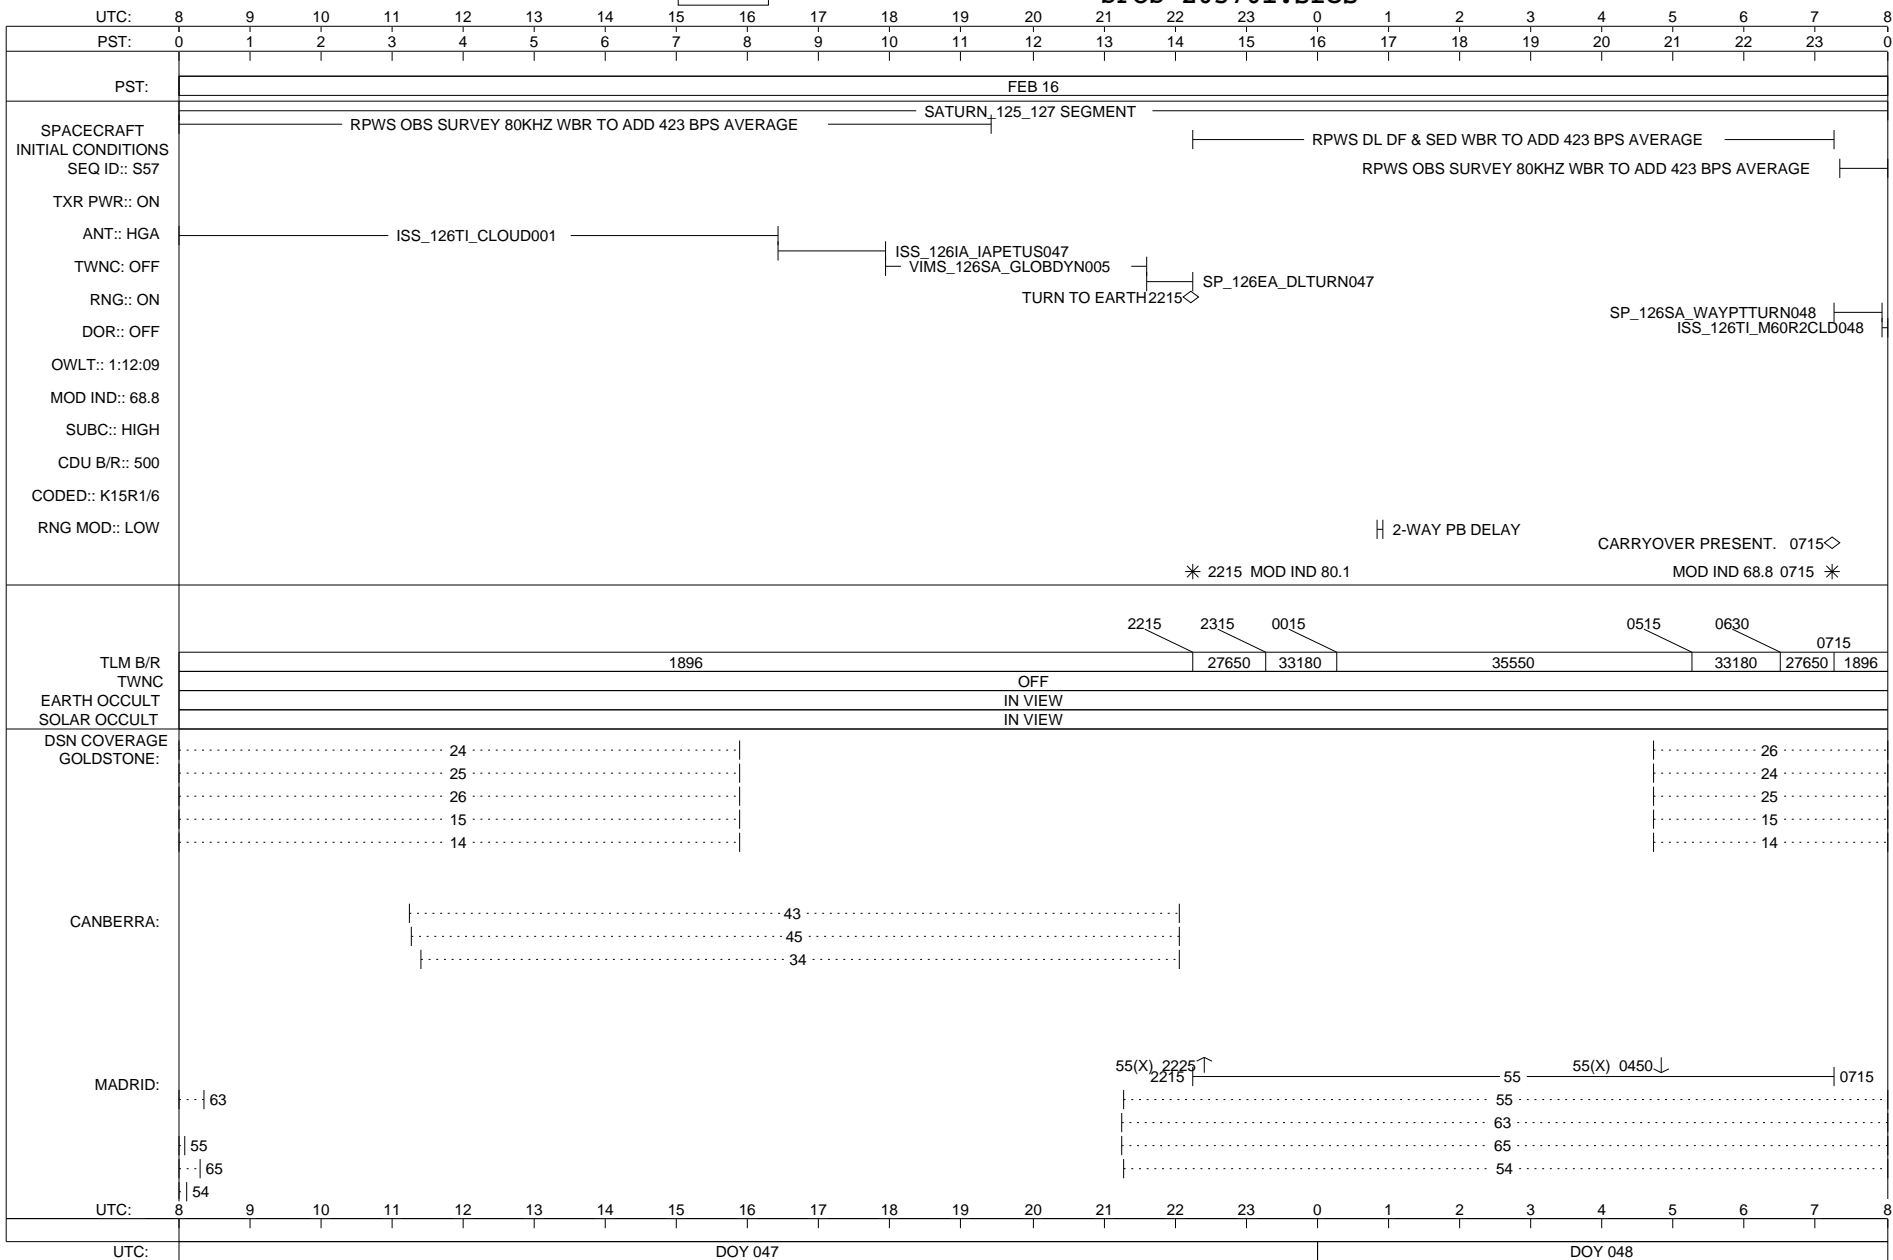

TUESDAY 047-048

FEBRUARY 16, 2010 - FEBRUARY 17, 2010

MISSING
IMAGE

CASSINI SFOS

SOE z0570i.soe
SFOS z0570i.sfos

ISSUE DATE: 02/18/10