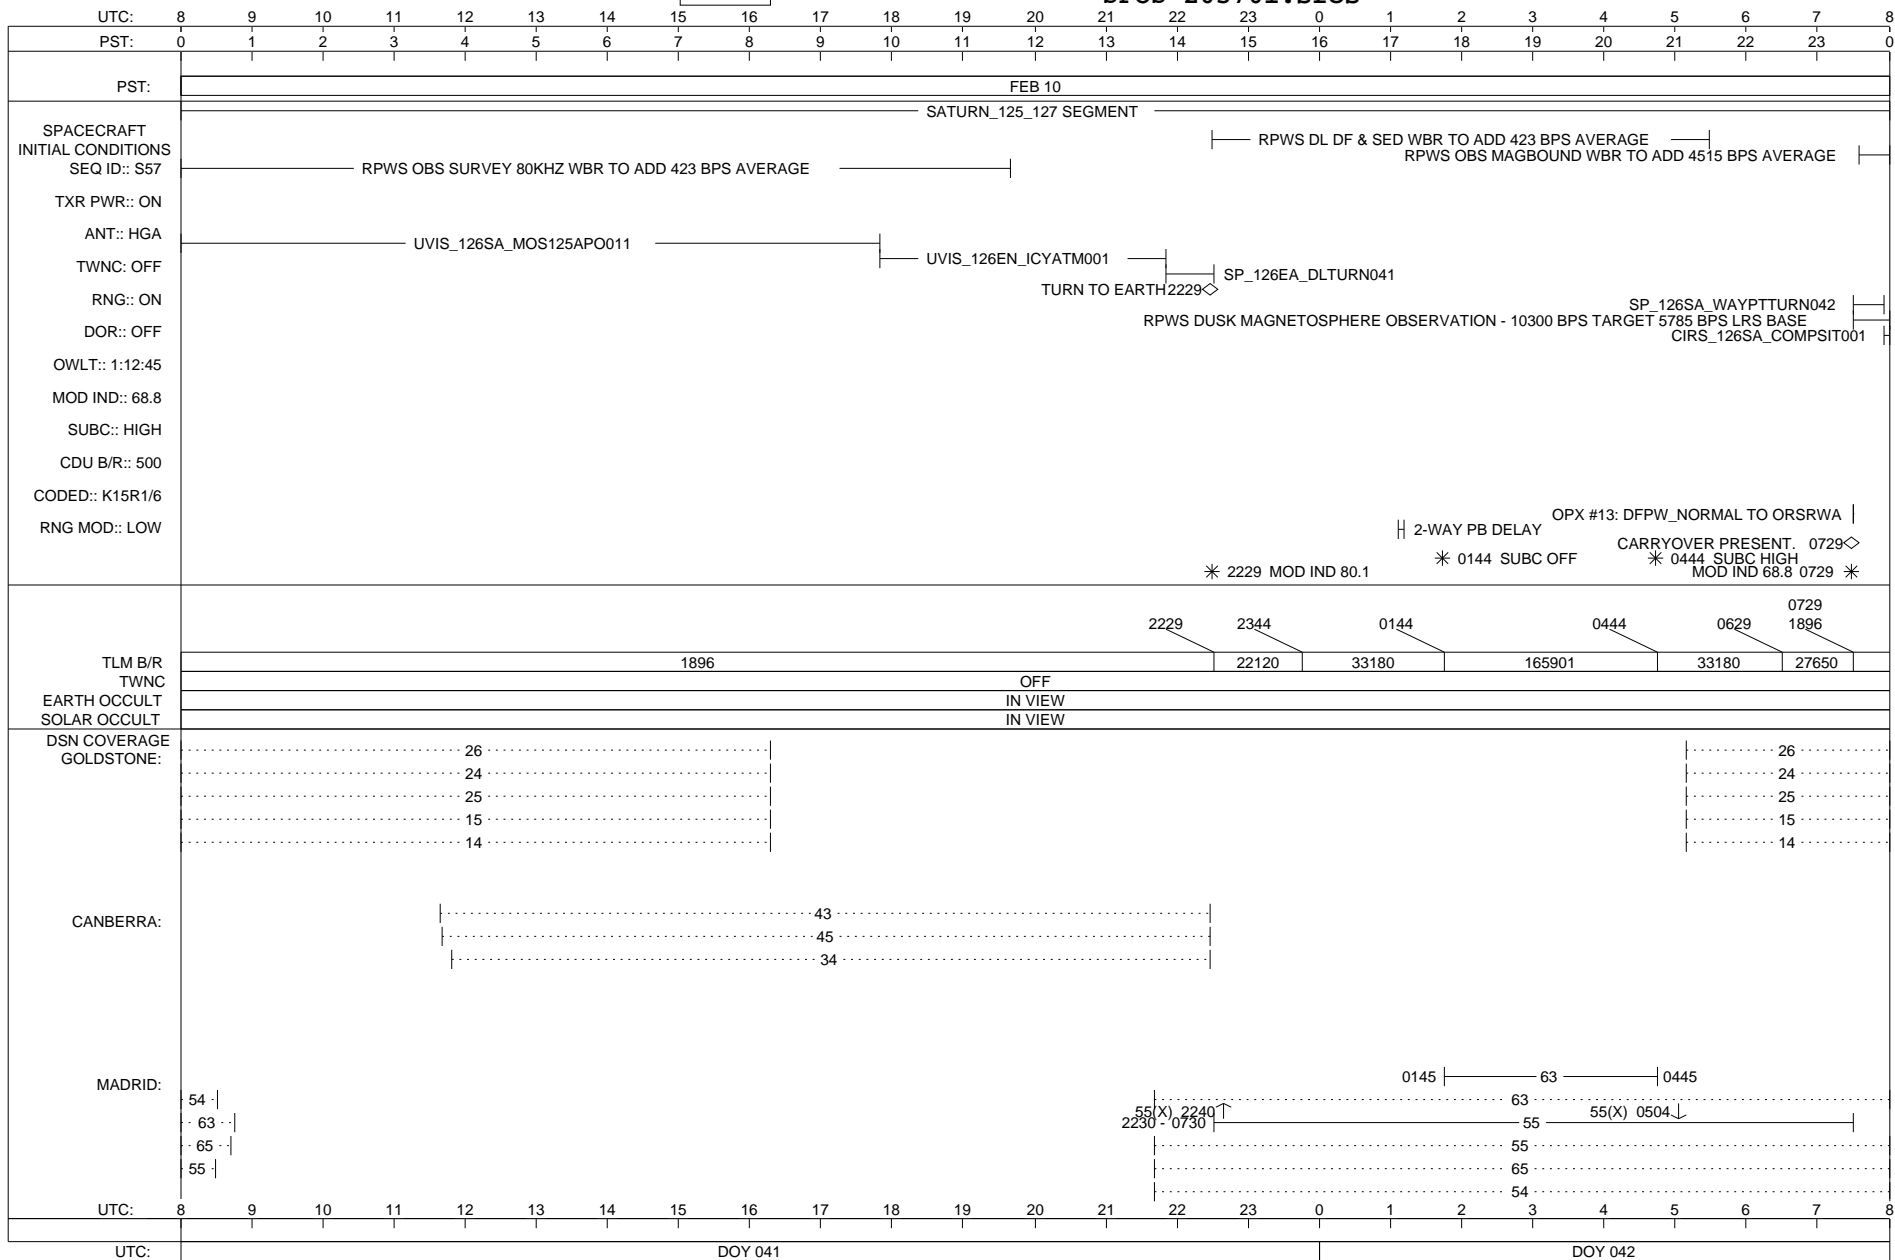

WEDNESDAY 041-042

FEBRUARY 10, 2010 - FEBRUARY 11, 2010

MISSING
IMAGE

CASSINI SFOS

SOE z0570i.soe
SFOS z0570i.sfos

ISSUE DATE: 02/18/10