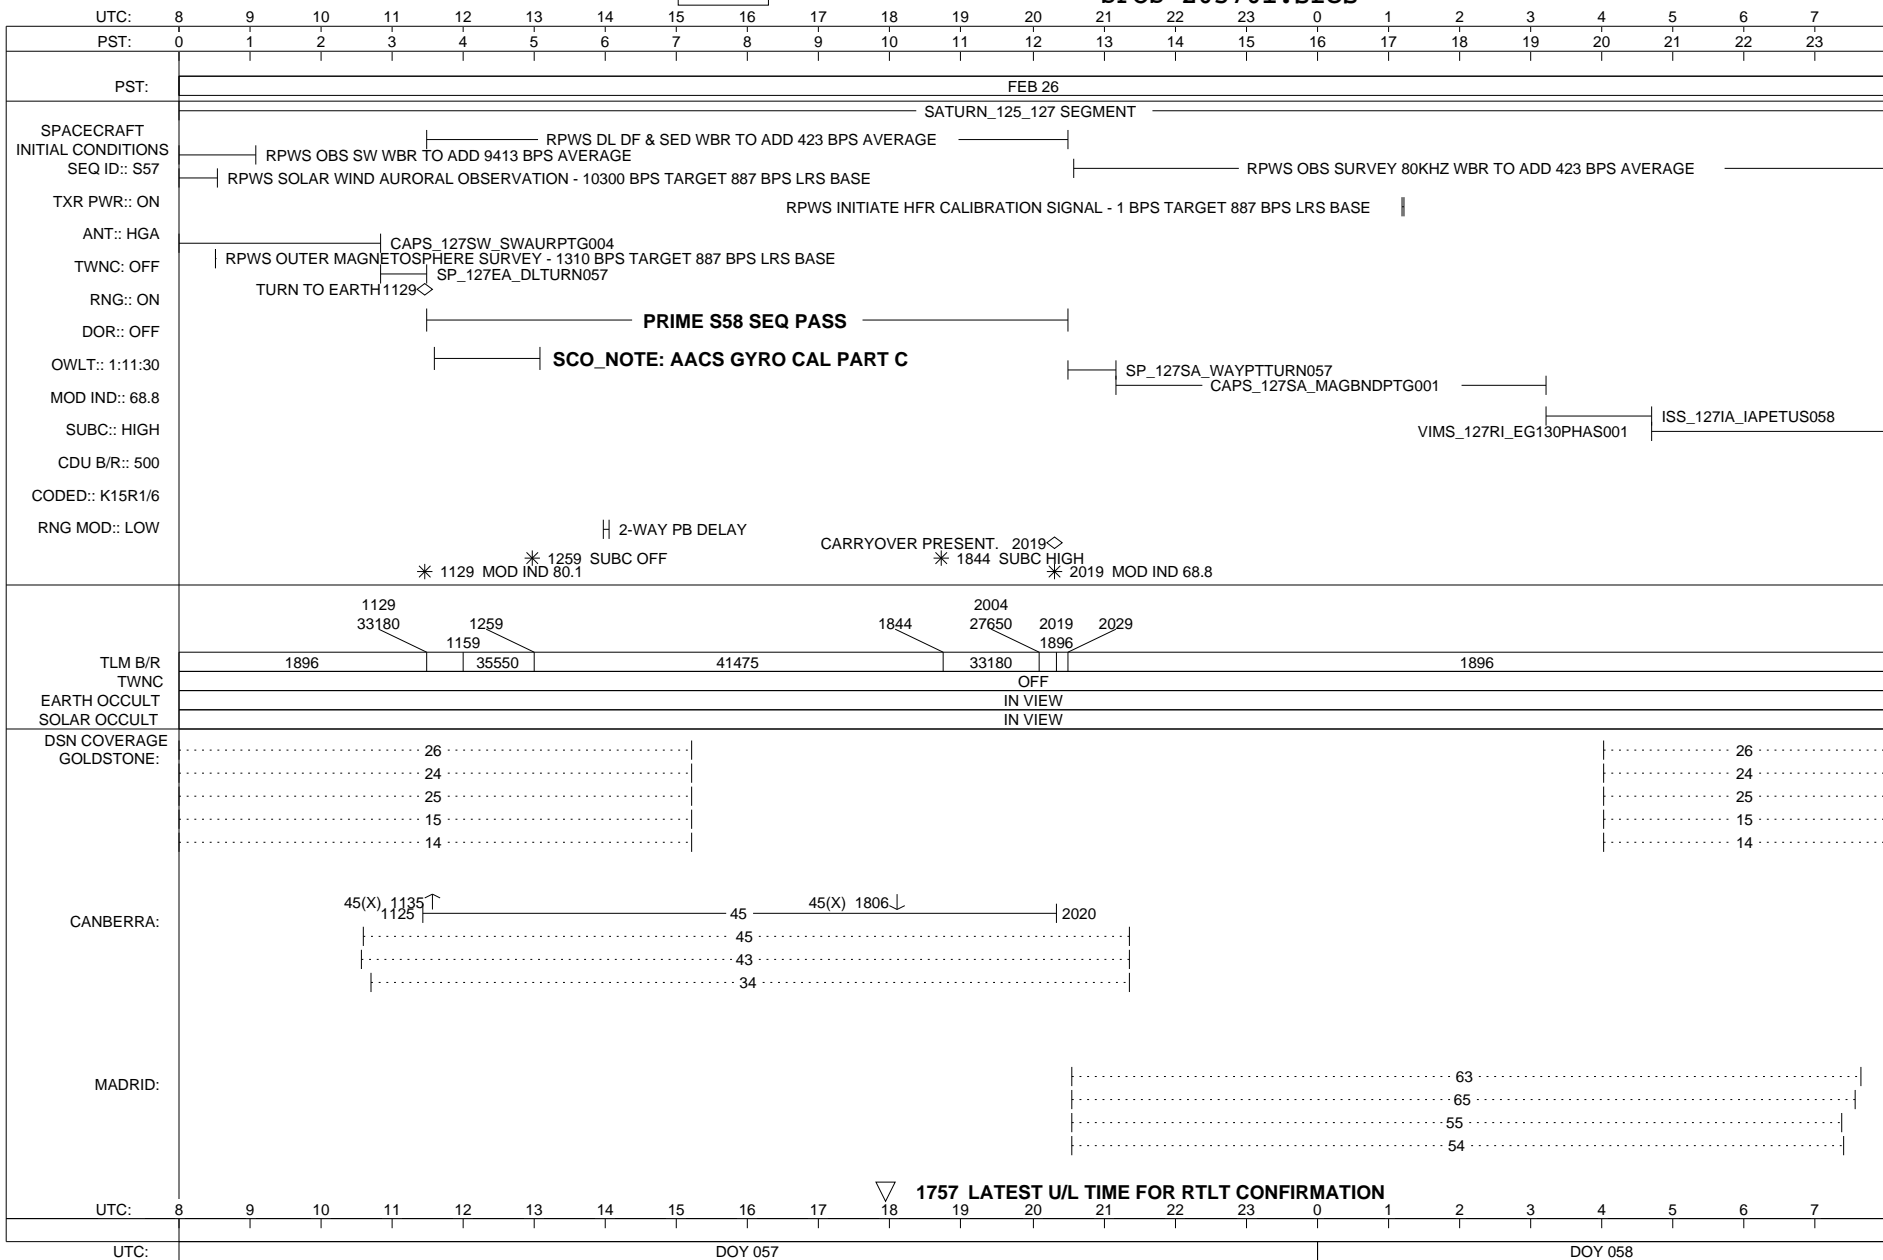

CASSINI SFOS

SOE z0570i.soe
SFOS z0570i.sfos

ISSUE DATE: 02/18/10

FRIDAY 057-058

FEBRUARY 26, 2010 - FEBRUARY 27, 2010

MISSING
IMAGE

CASSINI SFOS

SOE z0570i.soe
SFOS z0570i.sfos