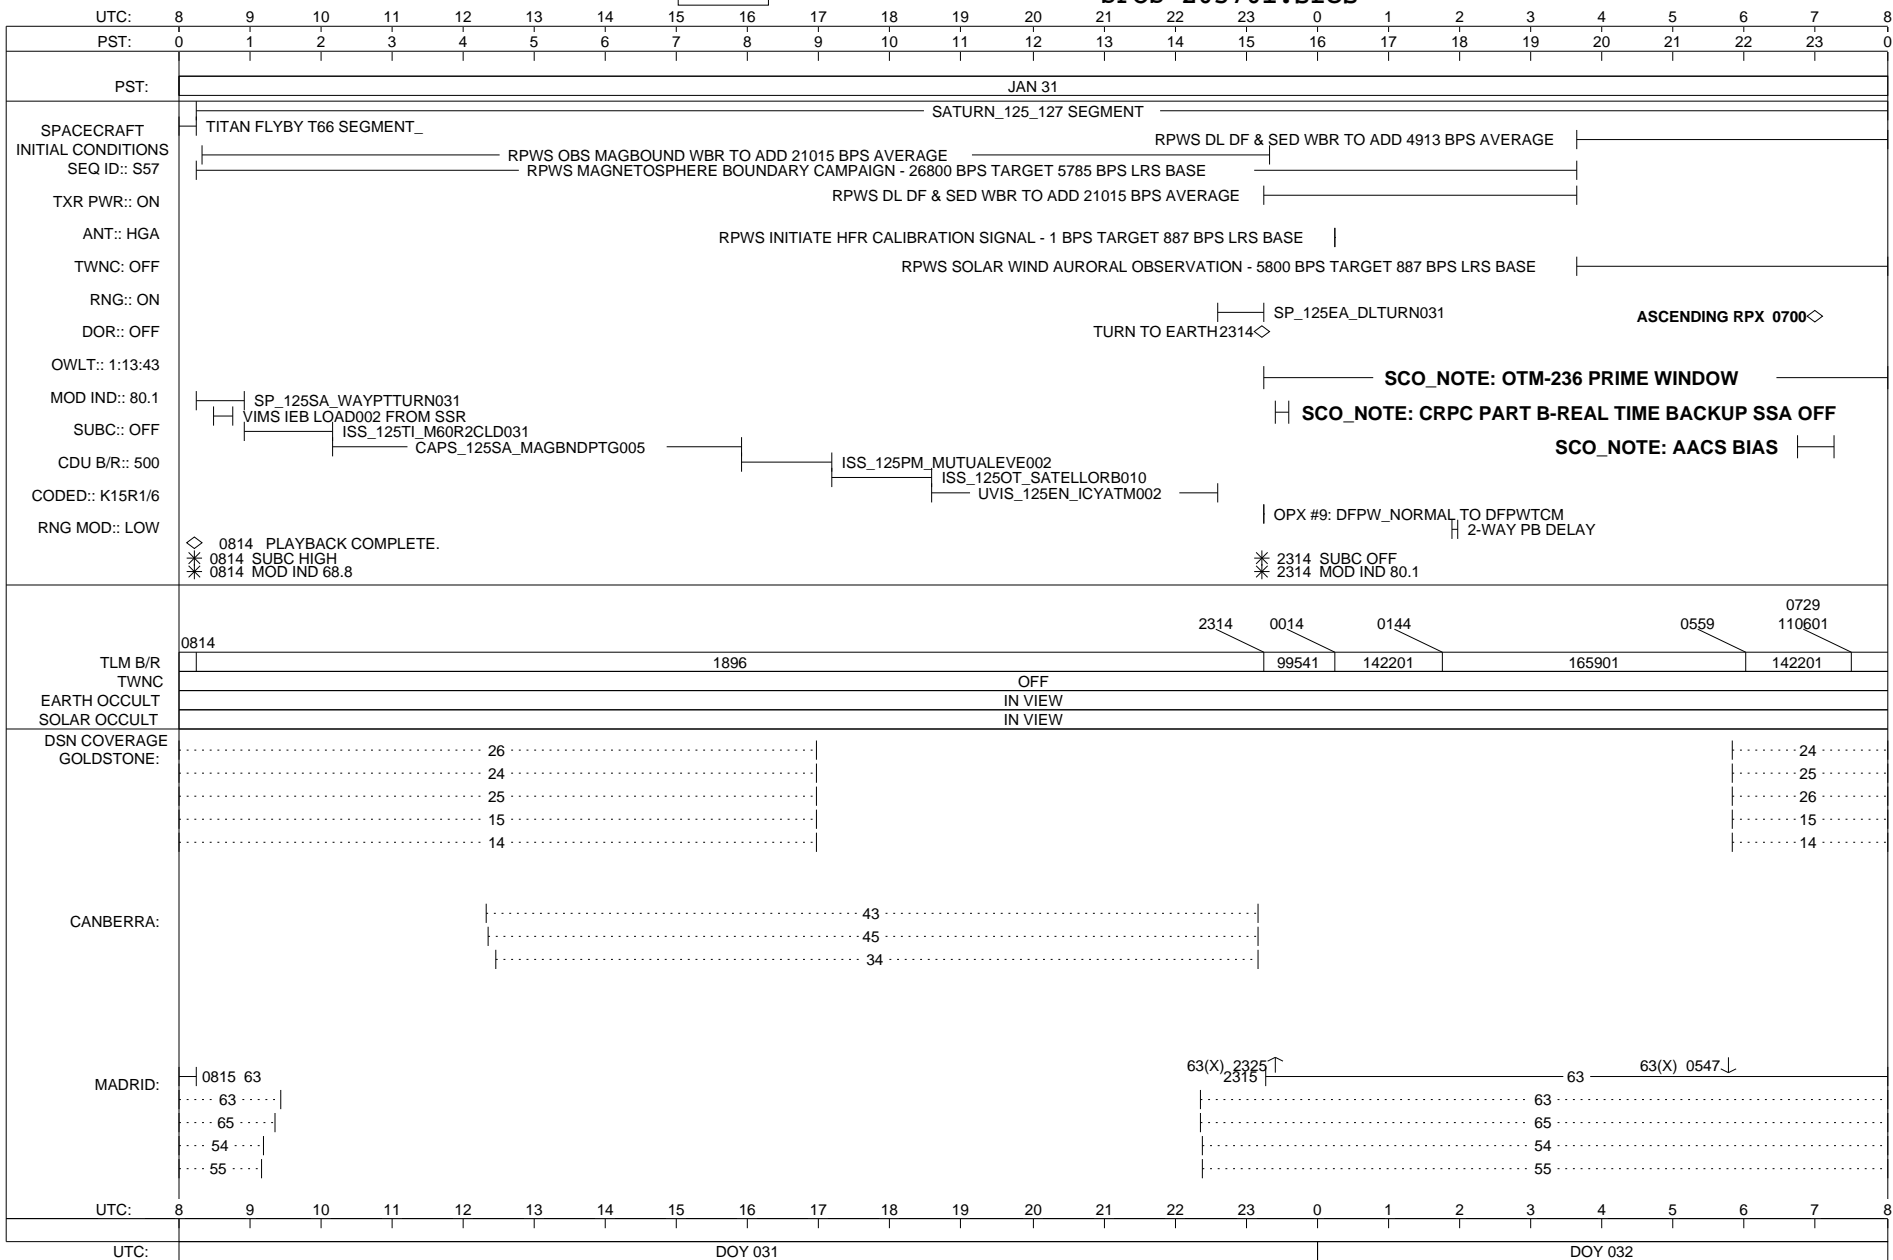

SUNDAY 031-032

JANUARY 31, 2010 - FEBRUARY 1, 2010

MISSING
IMAGE

CASSINI SFOS

SOE z0570i.soe
SFOS z0570i.sfos

ISSUE DATE: 02/18/10