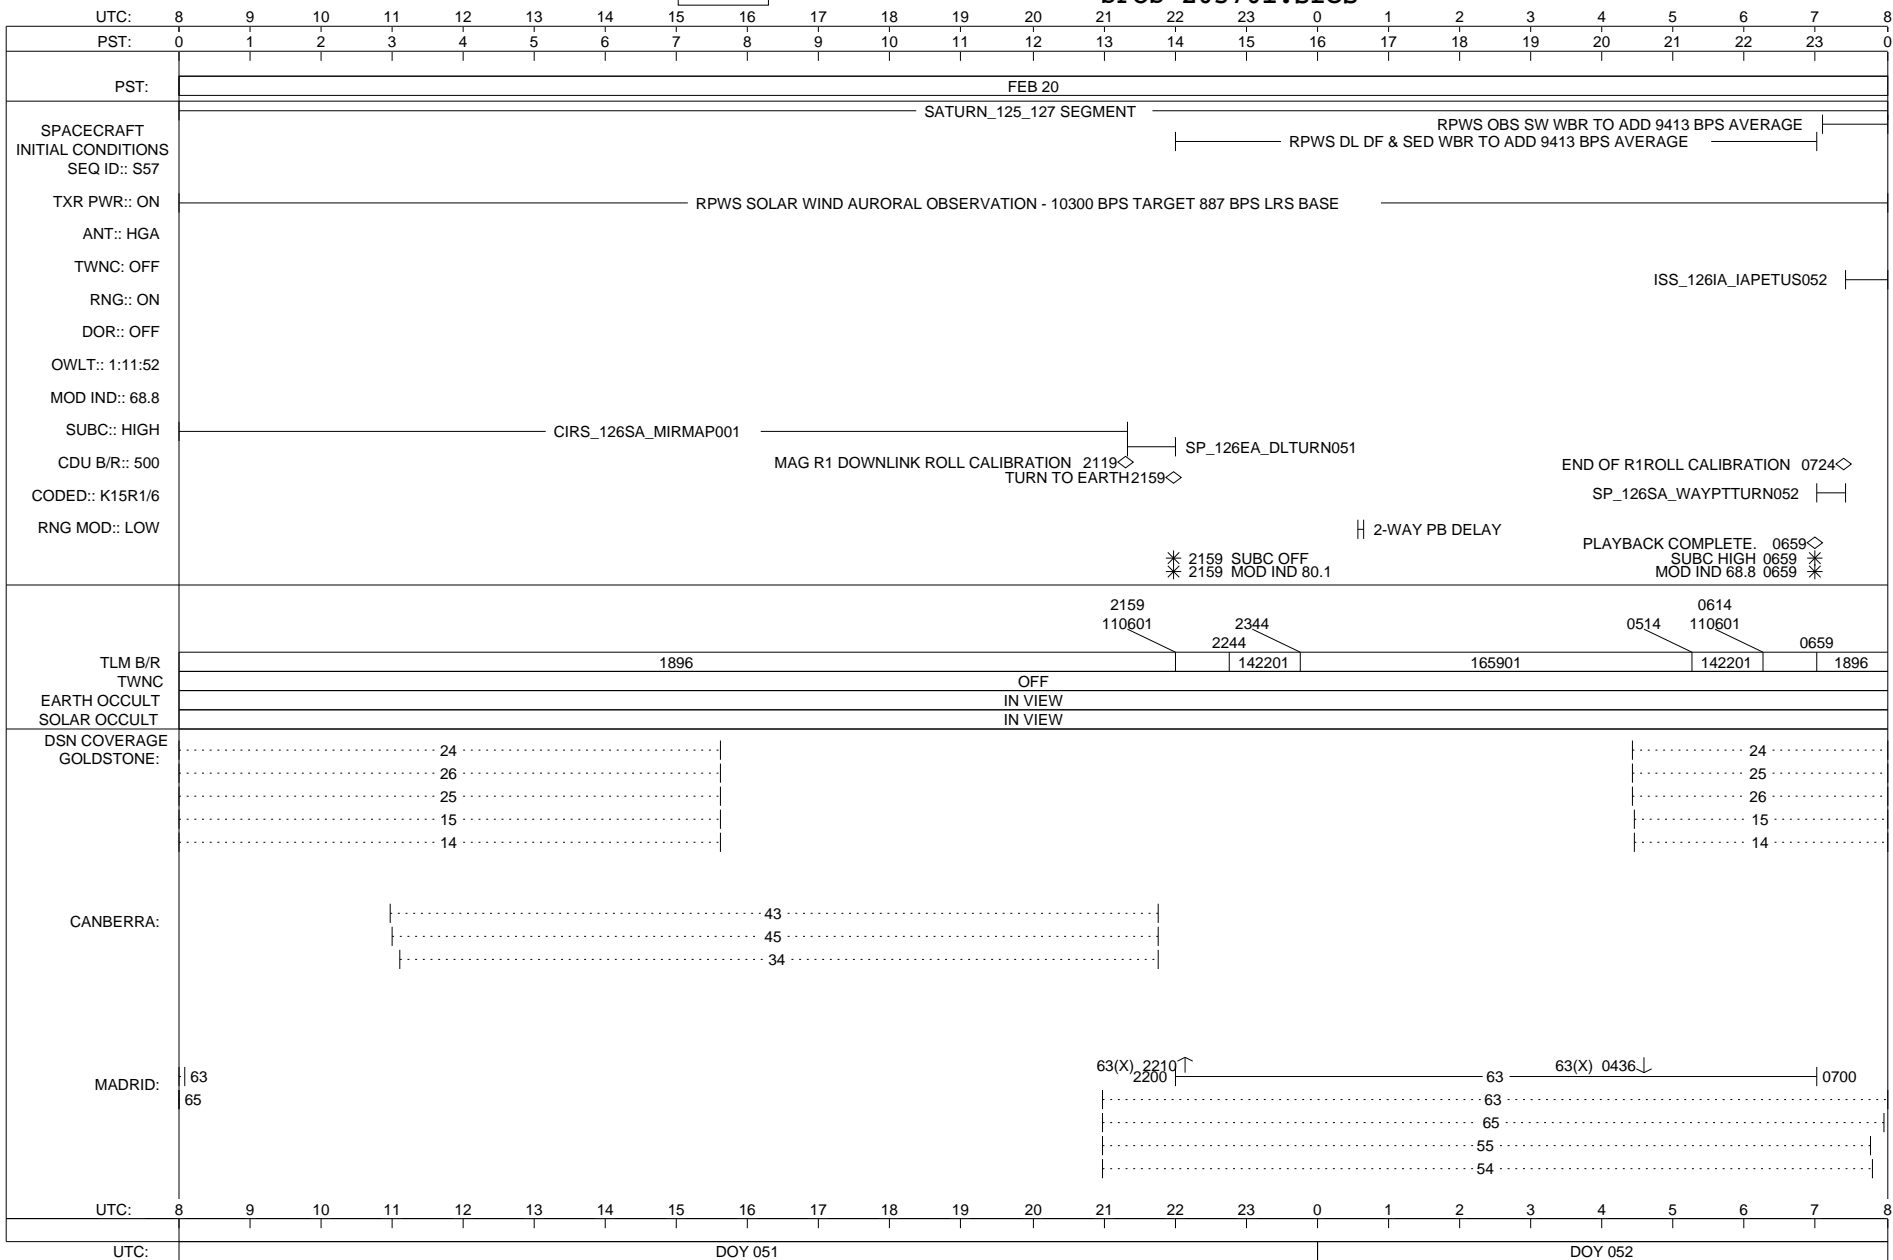

SATURDAY 051-052

FEBRUARY 20, 2010 - FEBRUARY 21, 2010

MISSING
IMAGE

CASSINI SFOS

SOE z0570i.soe
SFOS z0570i.sfos

ISSUE DATE: 02/18/10