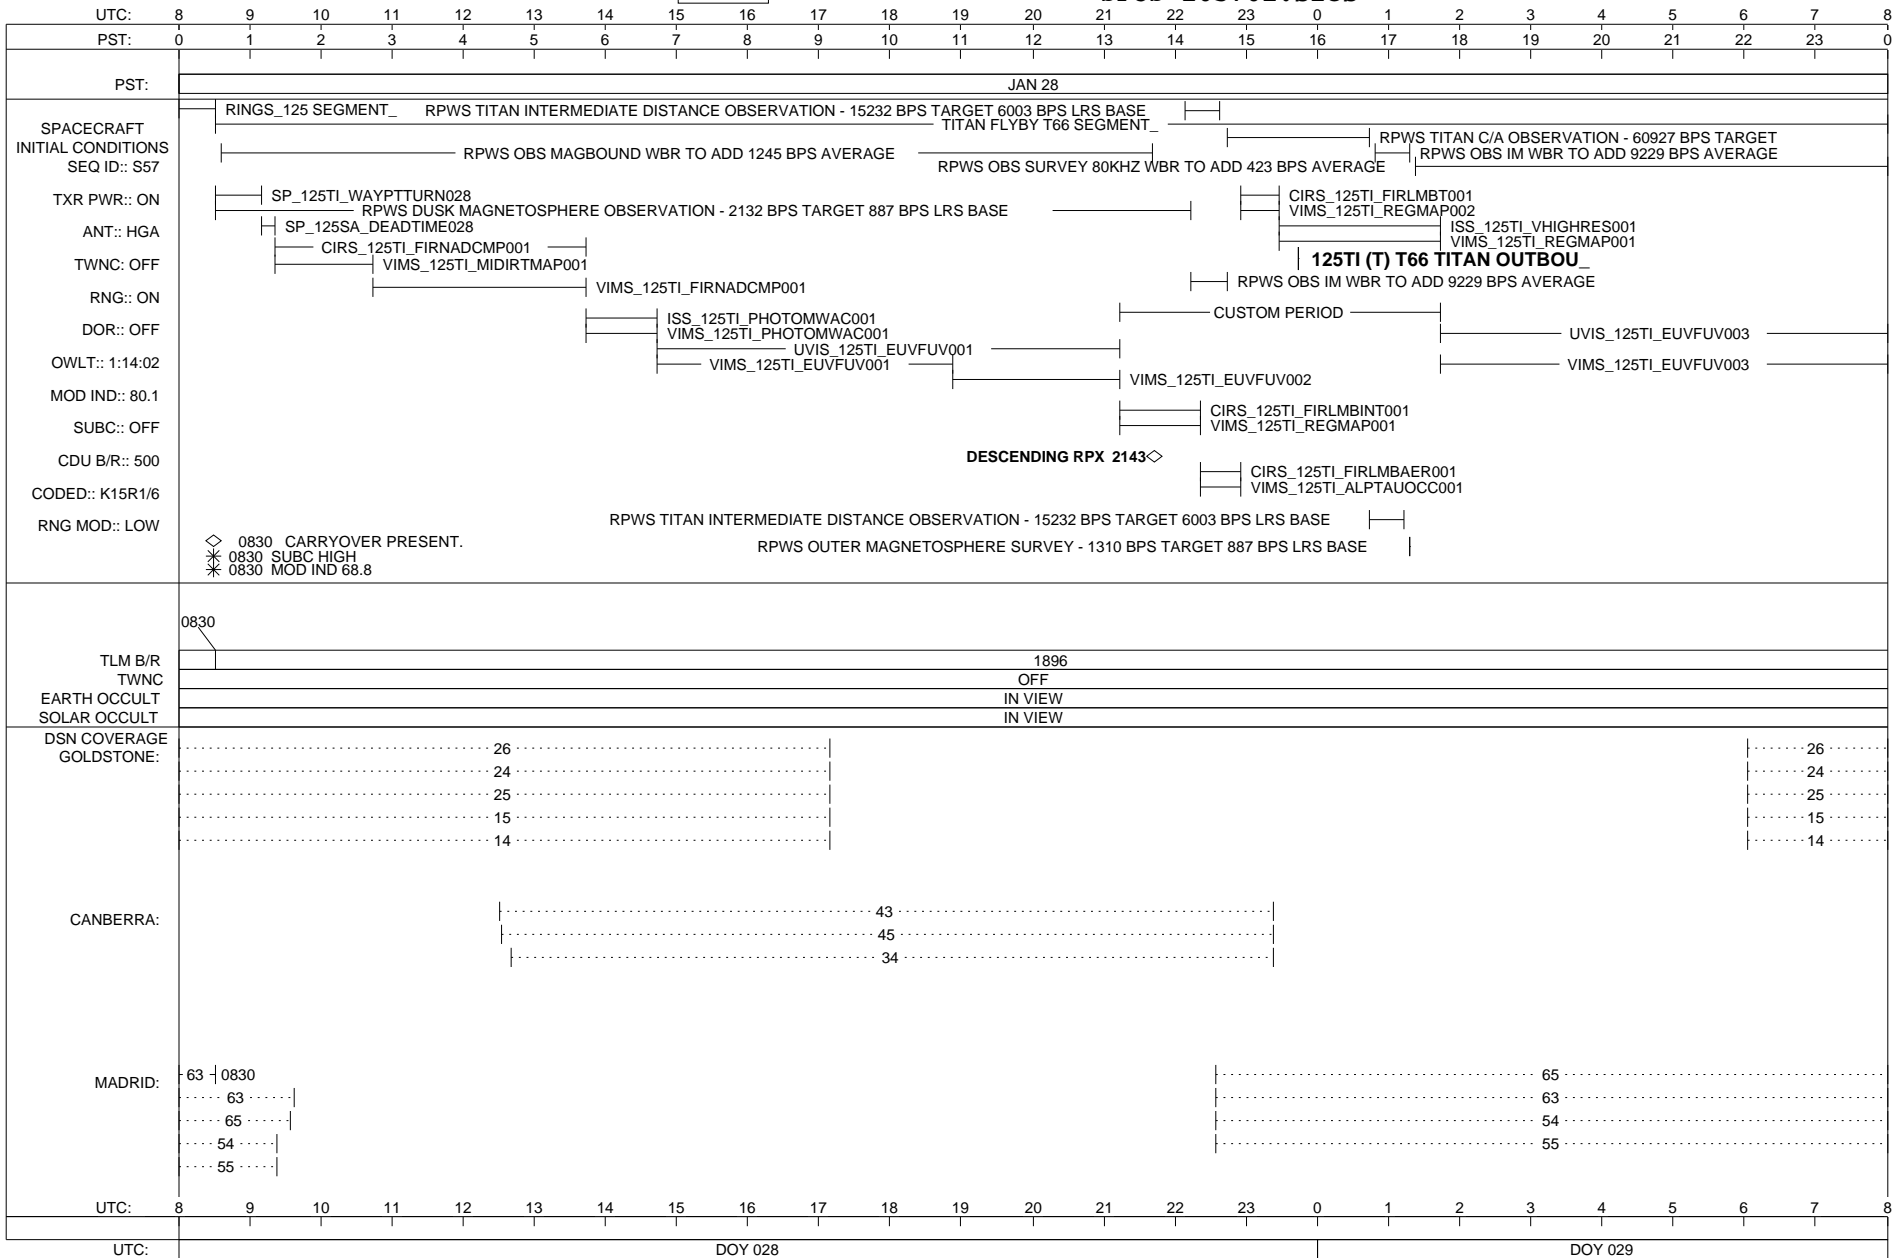

THURSDAY 028-029

JANUARY 28, 2010 - JANUARY 29, 2010

MISSING
IMAGE

CASSINI SFOS

SOE z0570i.soe
SFOS z0570i.sfos

ISSUE DATE: 02/18/10