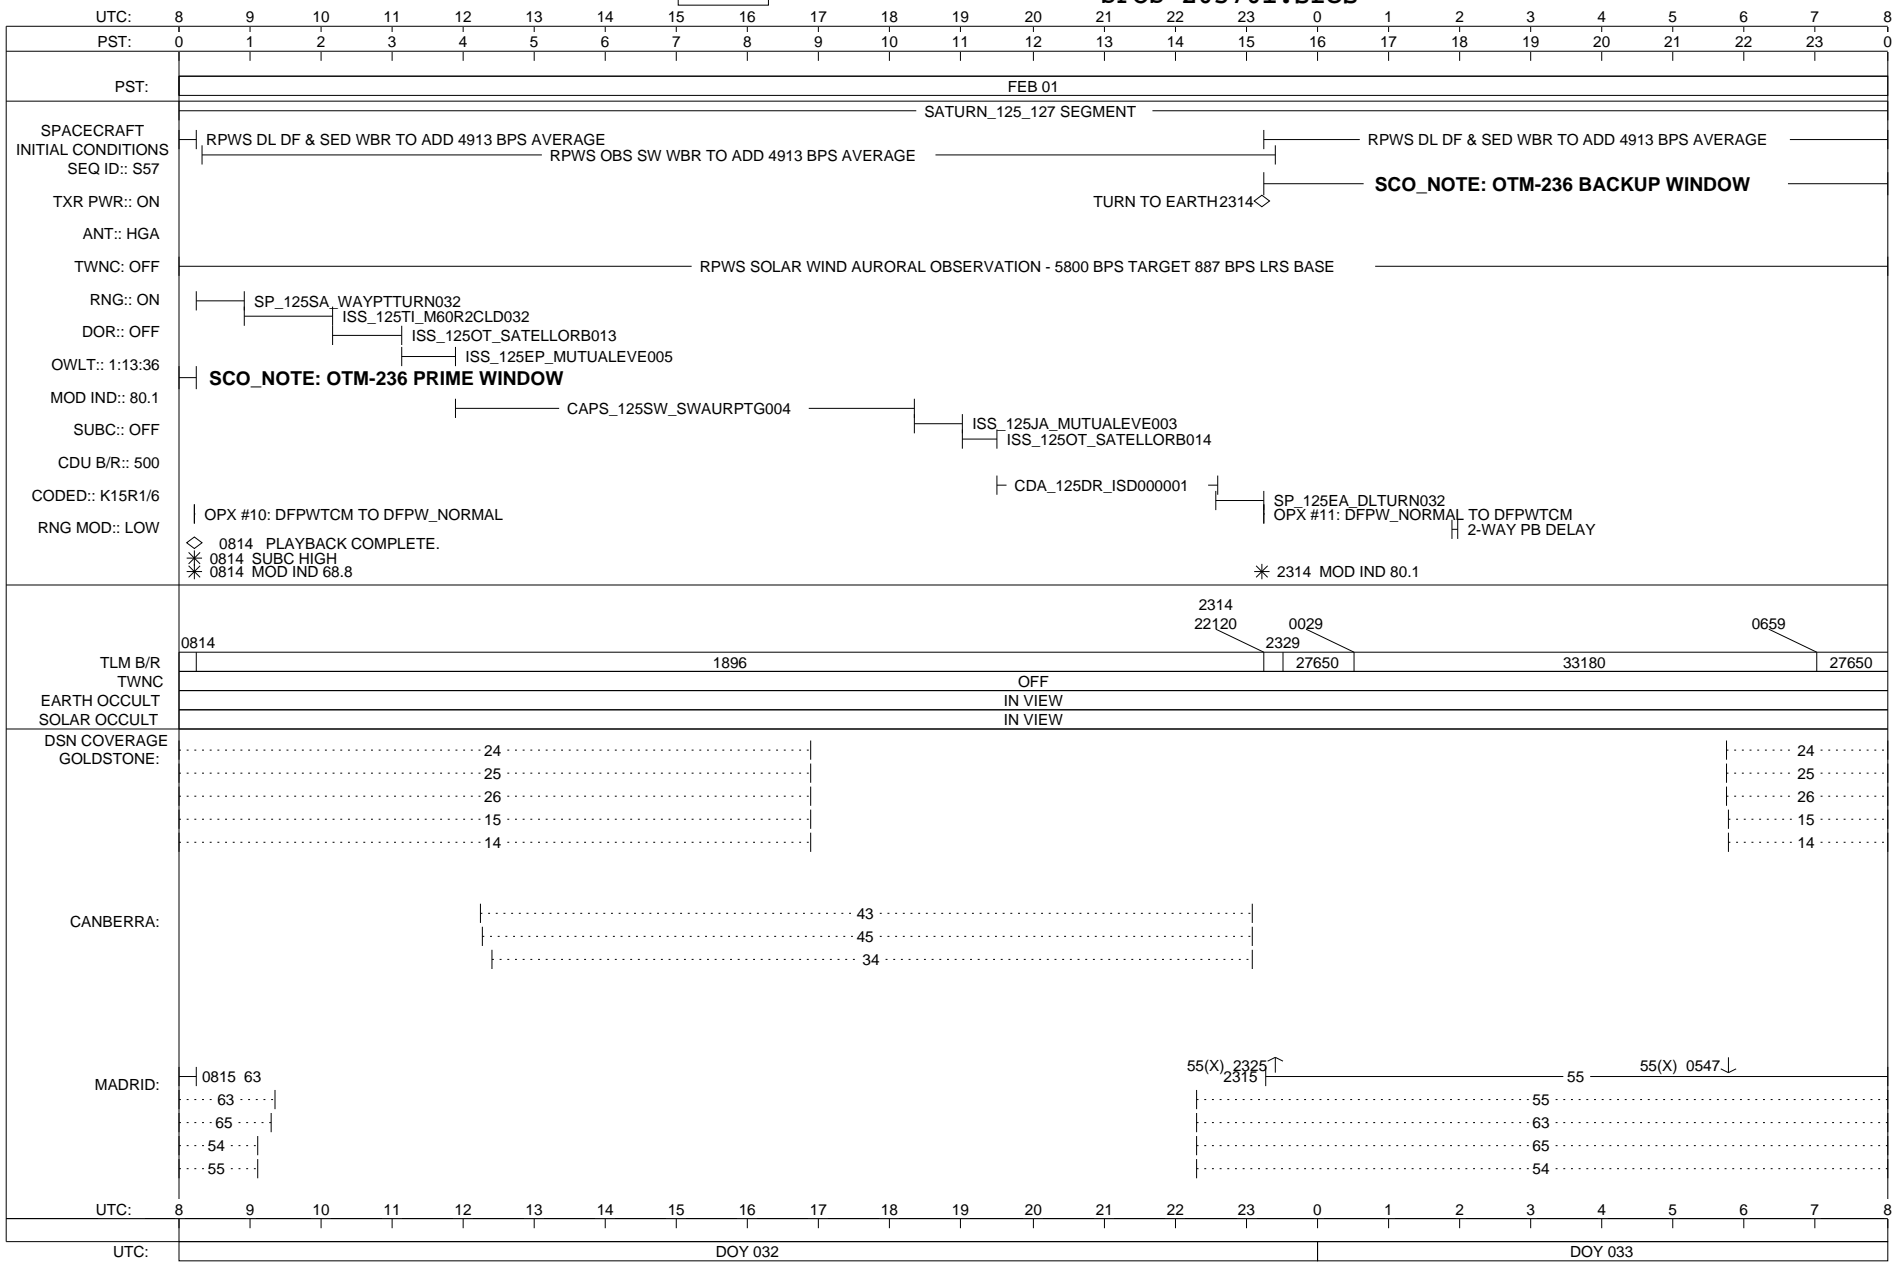

MONDAY 032-033

FEBRUARY 1, 2010 - FEBRUARY 2, 2010

MISSING
IMAGE

CASSINI SFOS

SOE z0570i.soe
SFOS z0570i.sfos

ISSUE DATE: 02/18/10