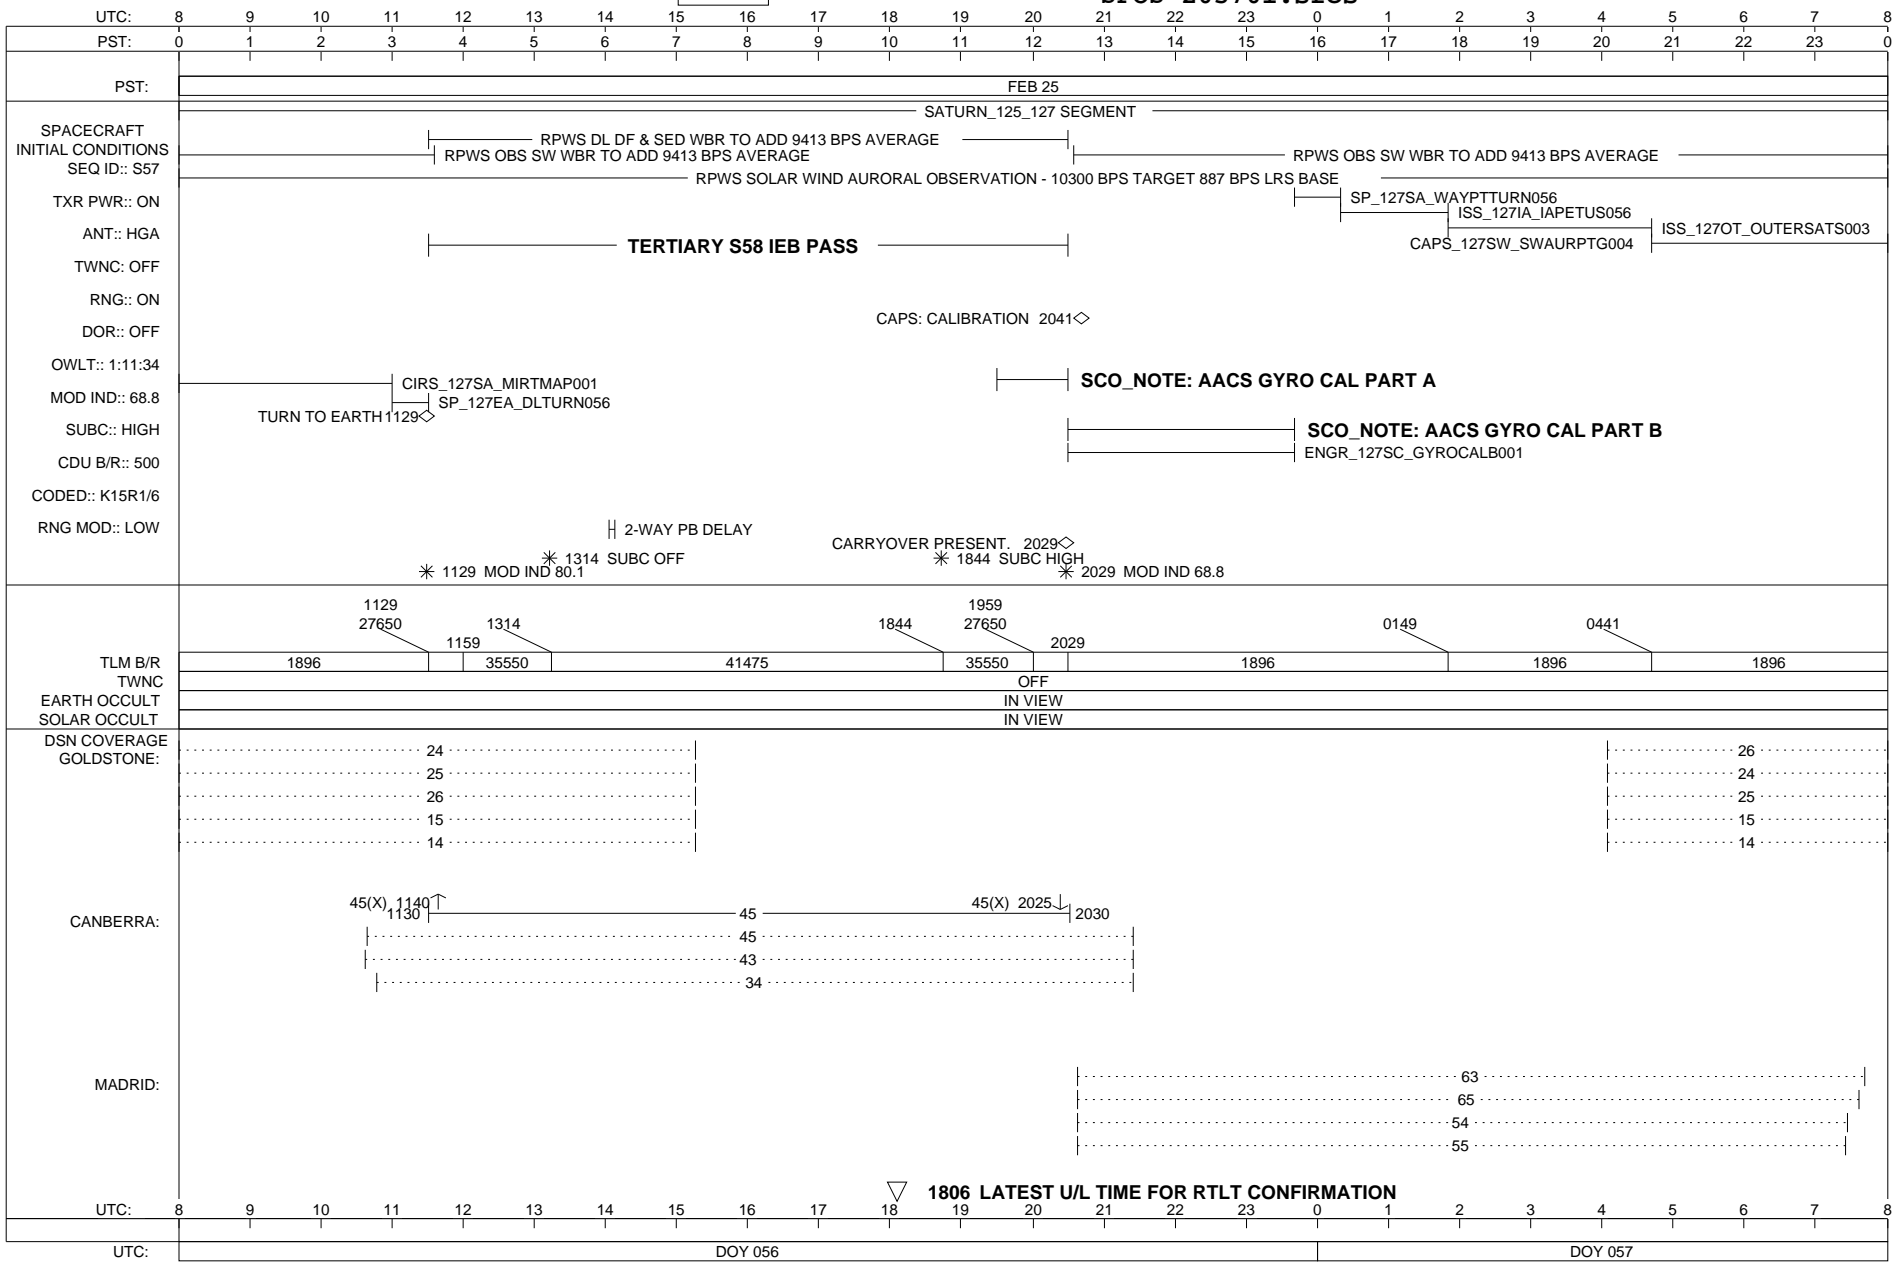

THURSDAY 056-057

FEBRUARY 25, 2010 - FEBRUARY 26, 2010

MISSING
IMAGE

CASSINI SFOS

SOE z0570i.soe
SFOS z0570i.sfos

ISSUE DATE: 02/18/10