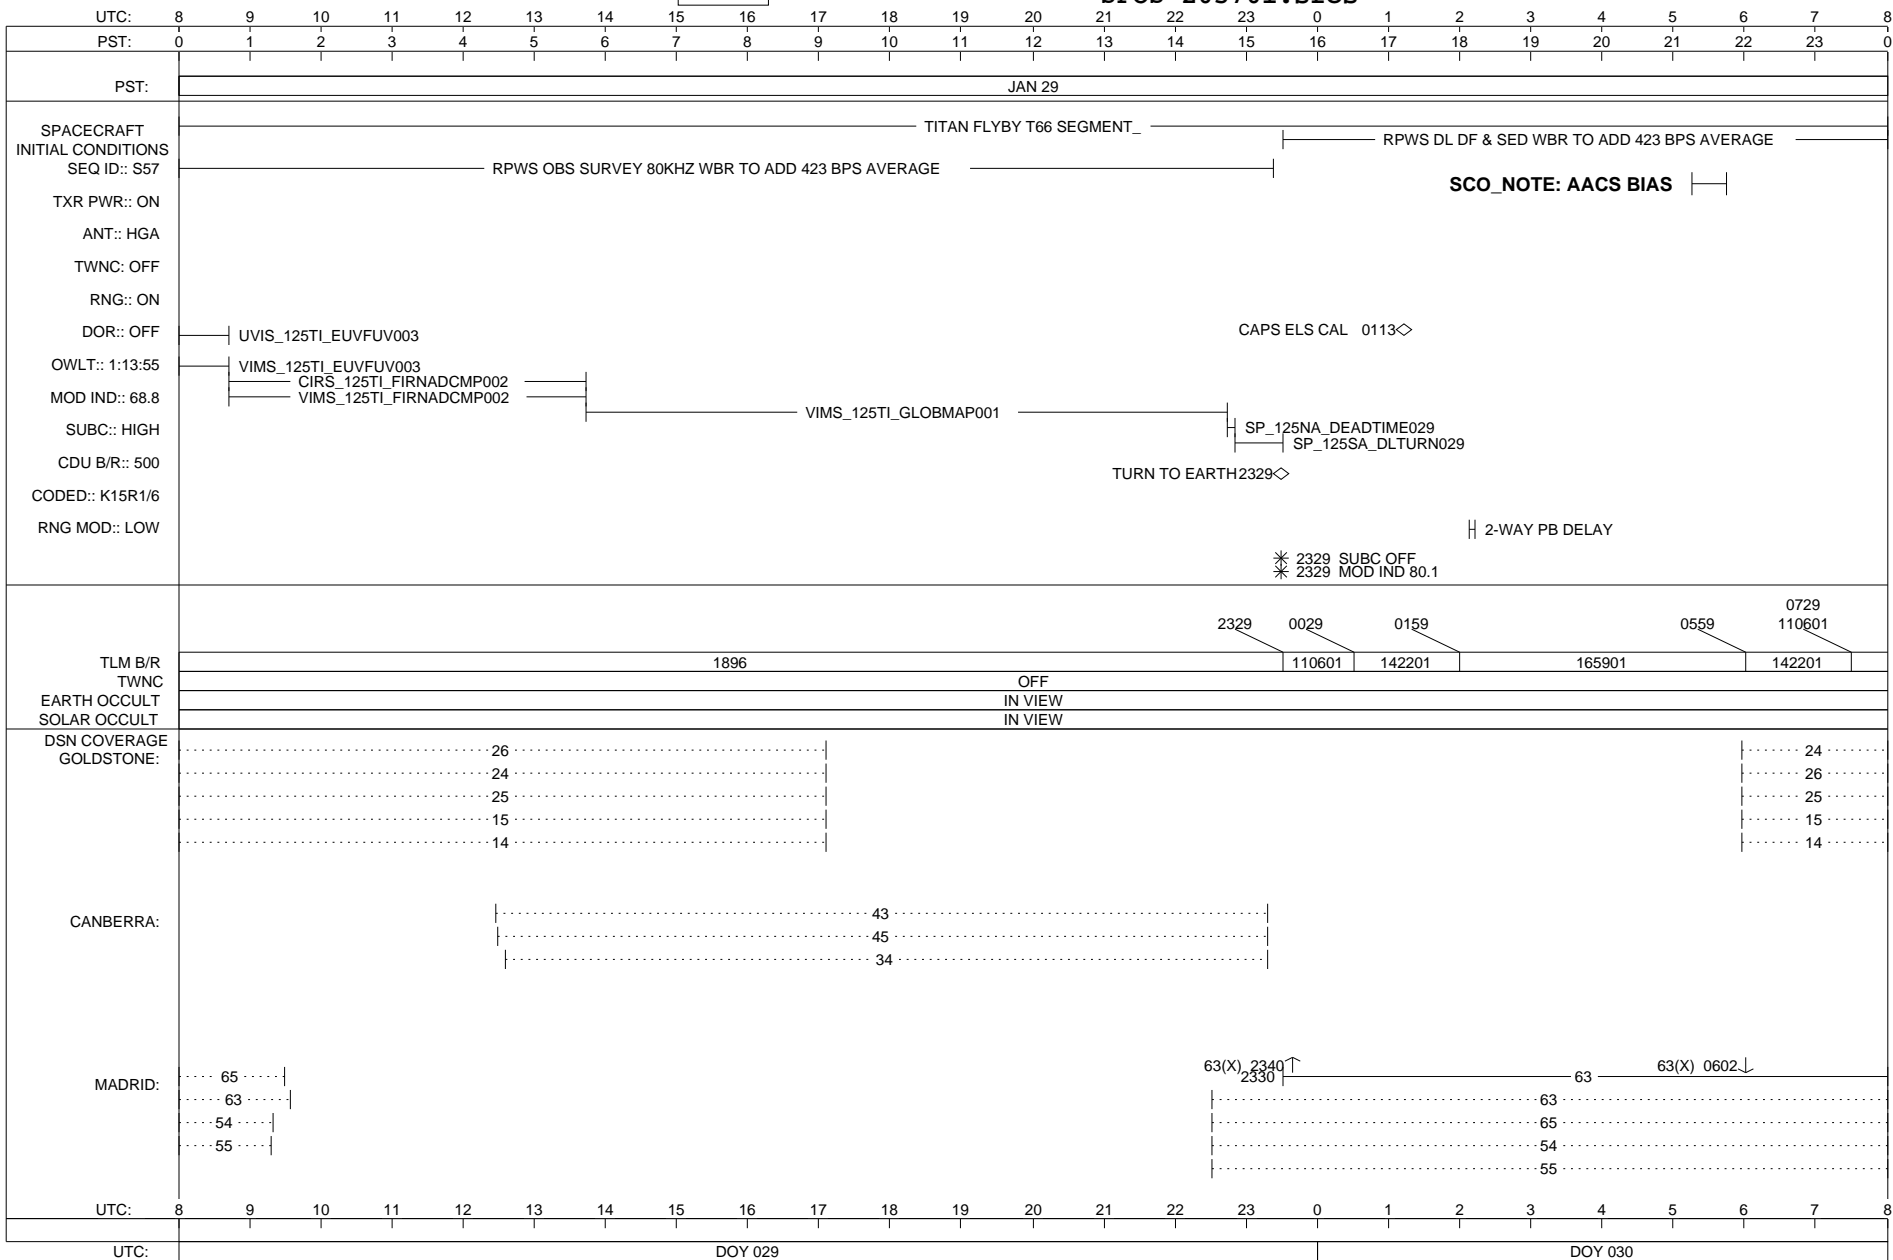

FRIDAY

029-030

MISSING
IMAGE

CASSINI SFOS

SOE z0570i.soe
SFOS z0570i.sfos

JANUARY 29, 2010 - JANUARY 30, 2010

ISSUE DATE: 02/18/10