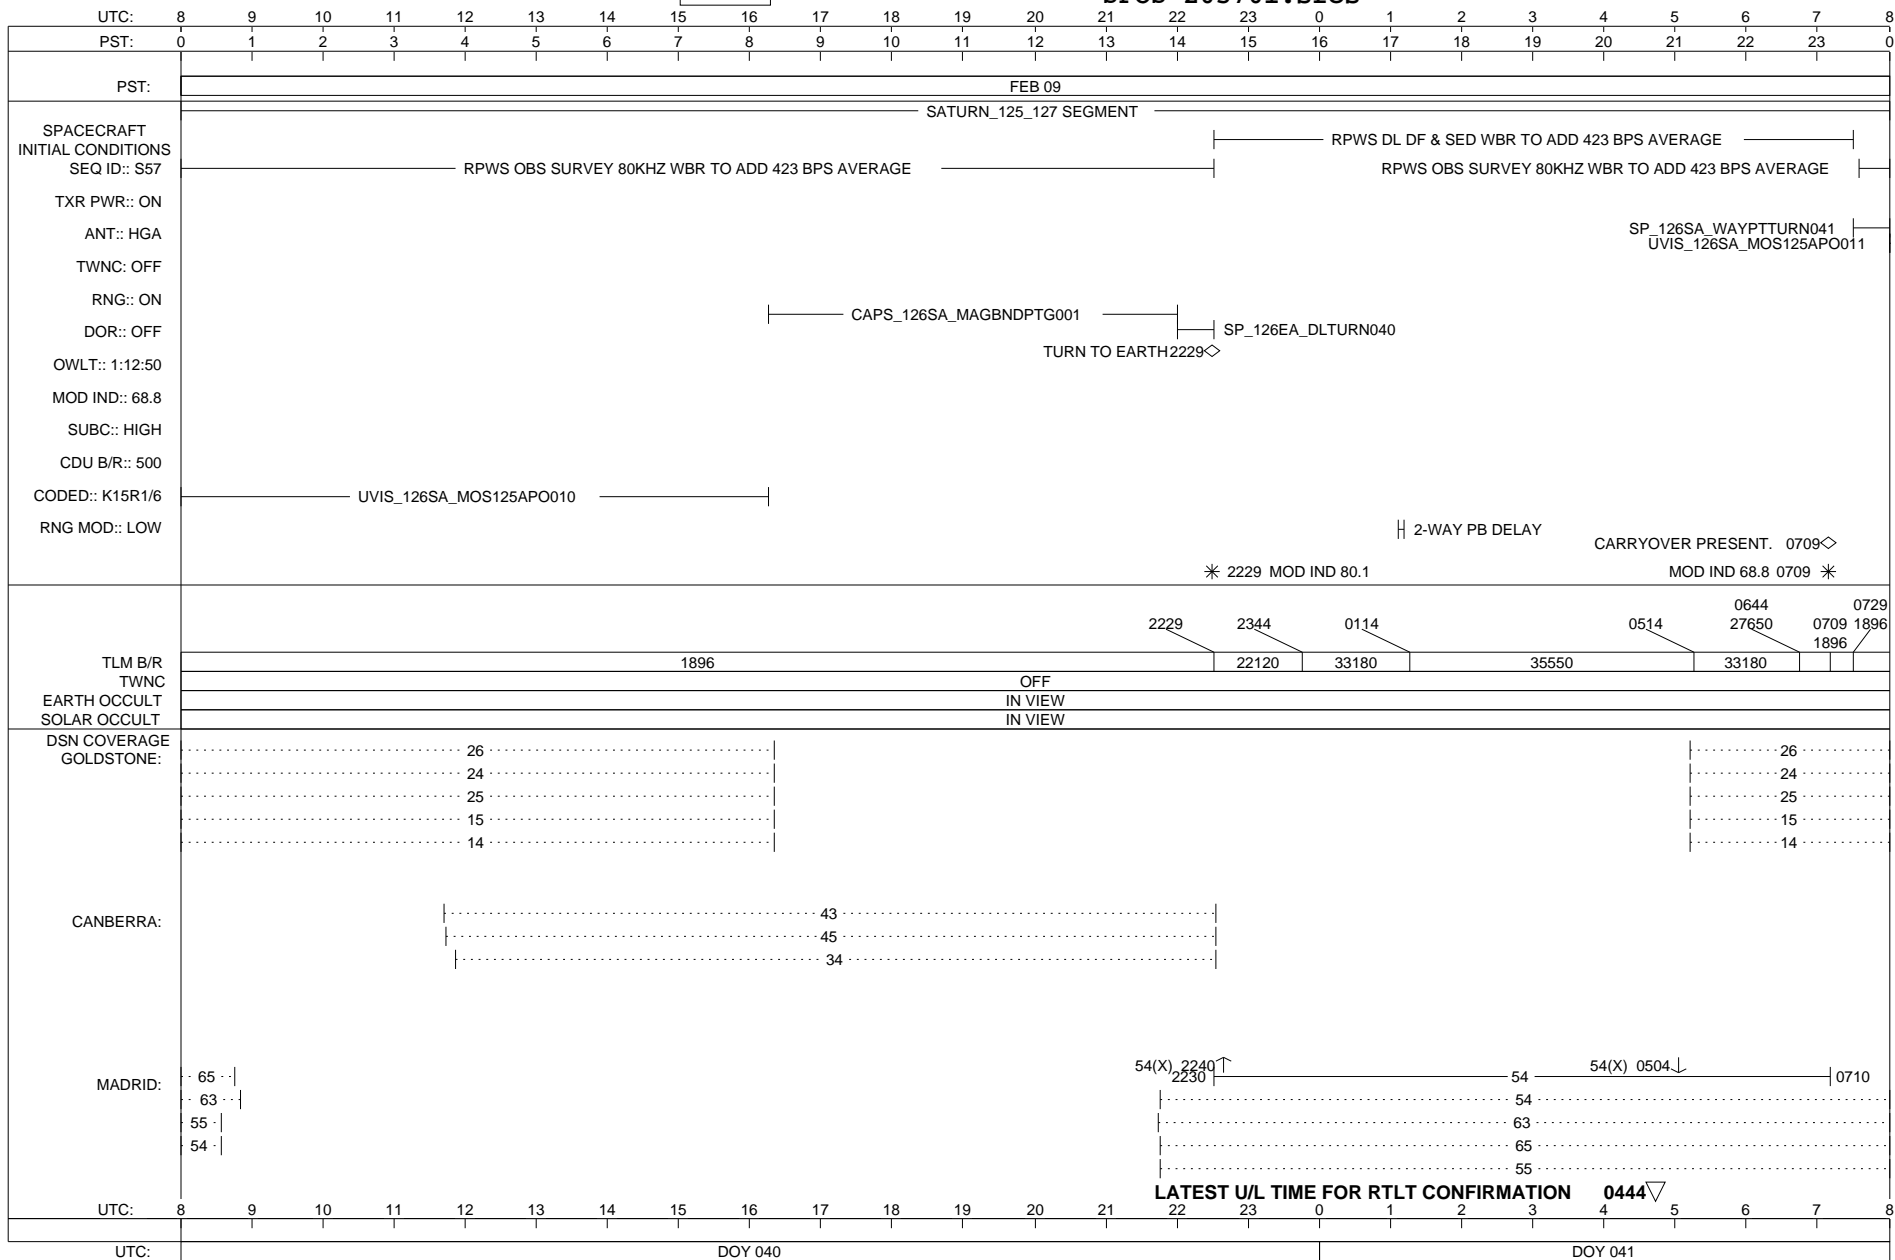

TUESDAY 040-041

FEBRUARY 9, 2010 - FEBRUARY 10, 2010

MISSING
IMAGE

CASSINI SFOS

SOE z0570i.soe
SFOS z0570i.sfos

ISSUE DATE: 02/18/10