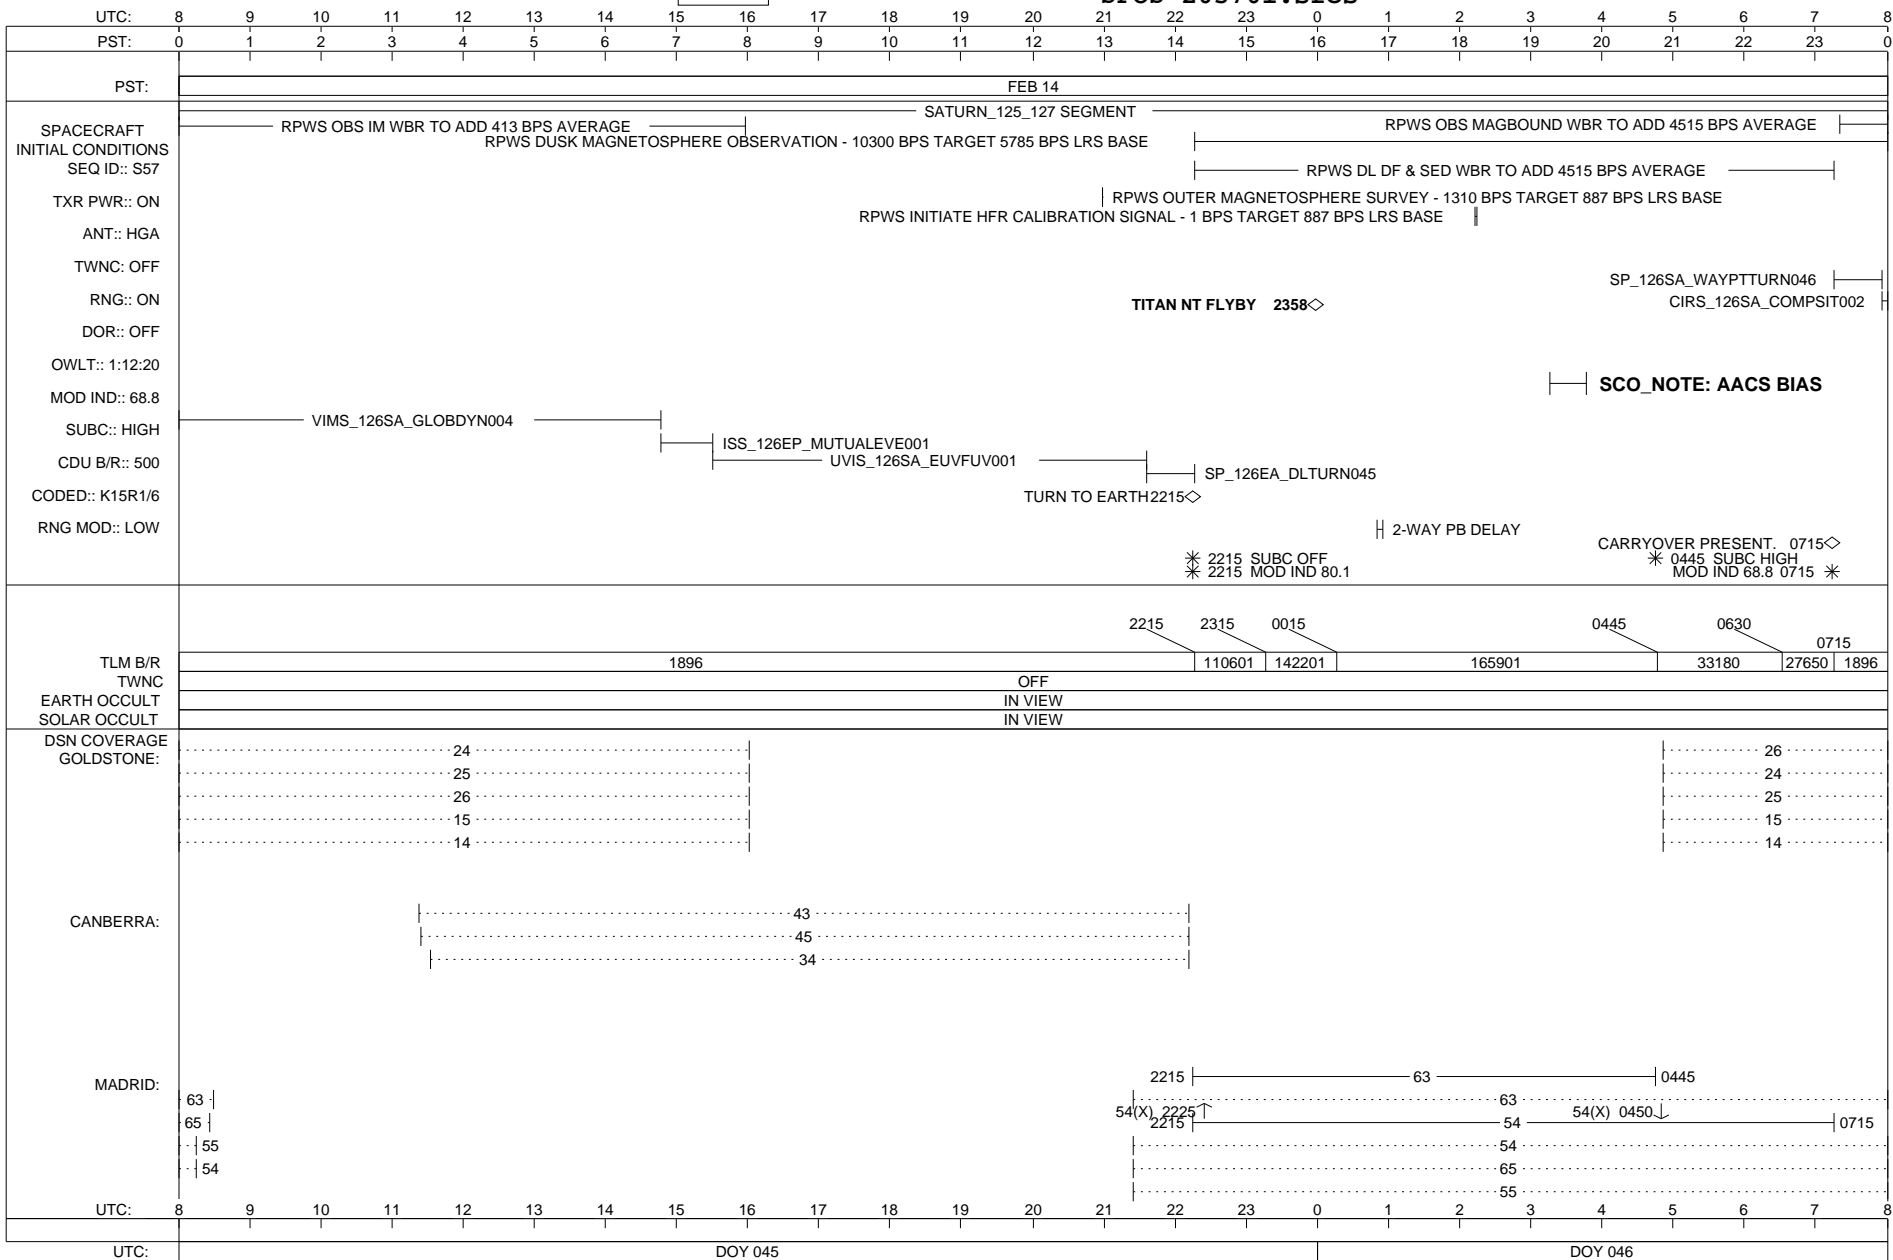

SUNDAY 045-046

FEBRUARY 14, 2010 - FEBRUARY 15, 2010

MISSING
IMAGE

CASSINI SFOS

SOE z0570i.soe
SFOS z0570i.sfos

ISSUE DATE: 02/18/10